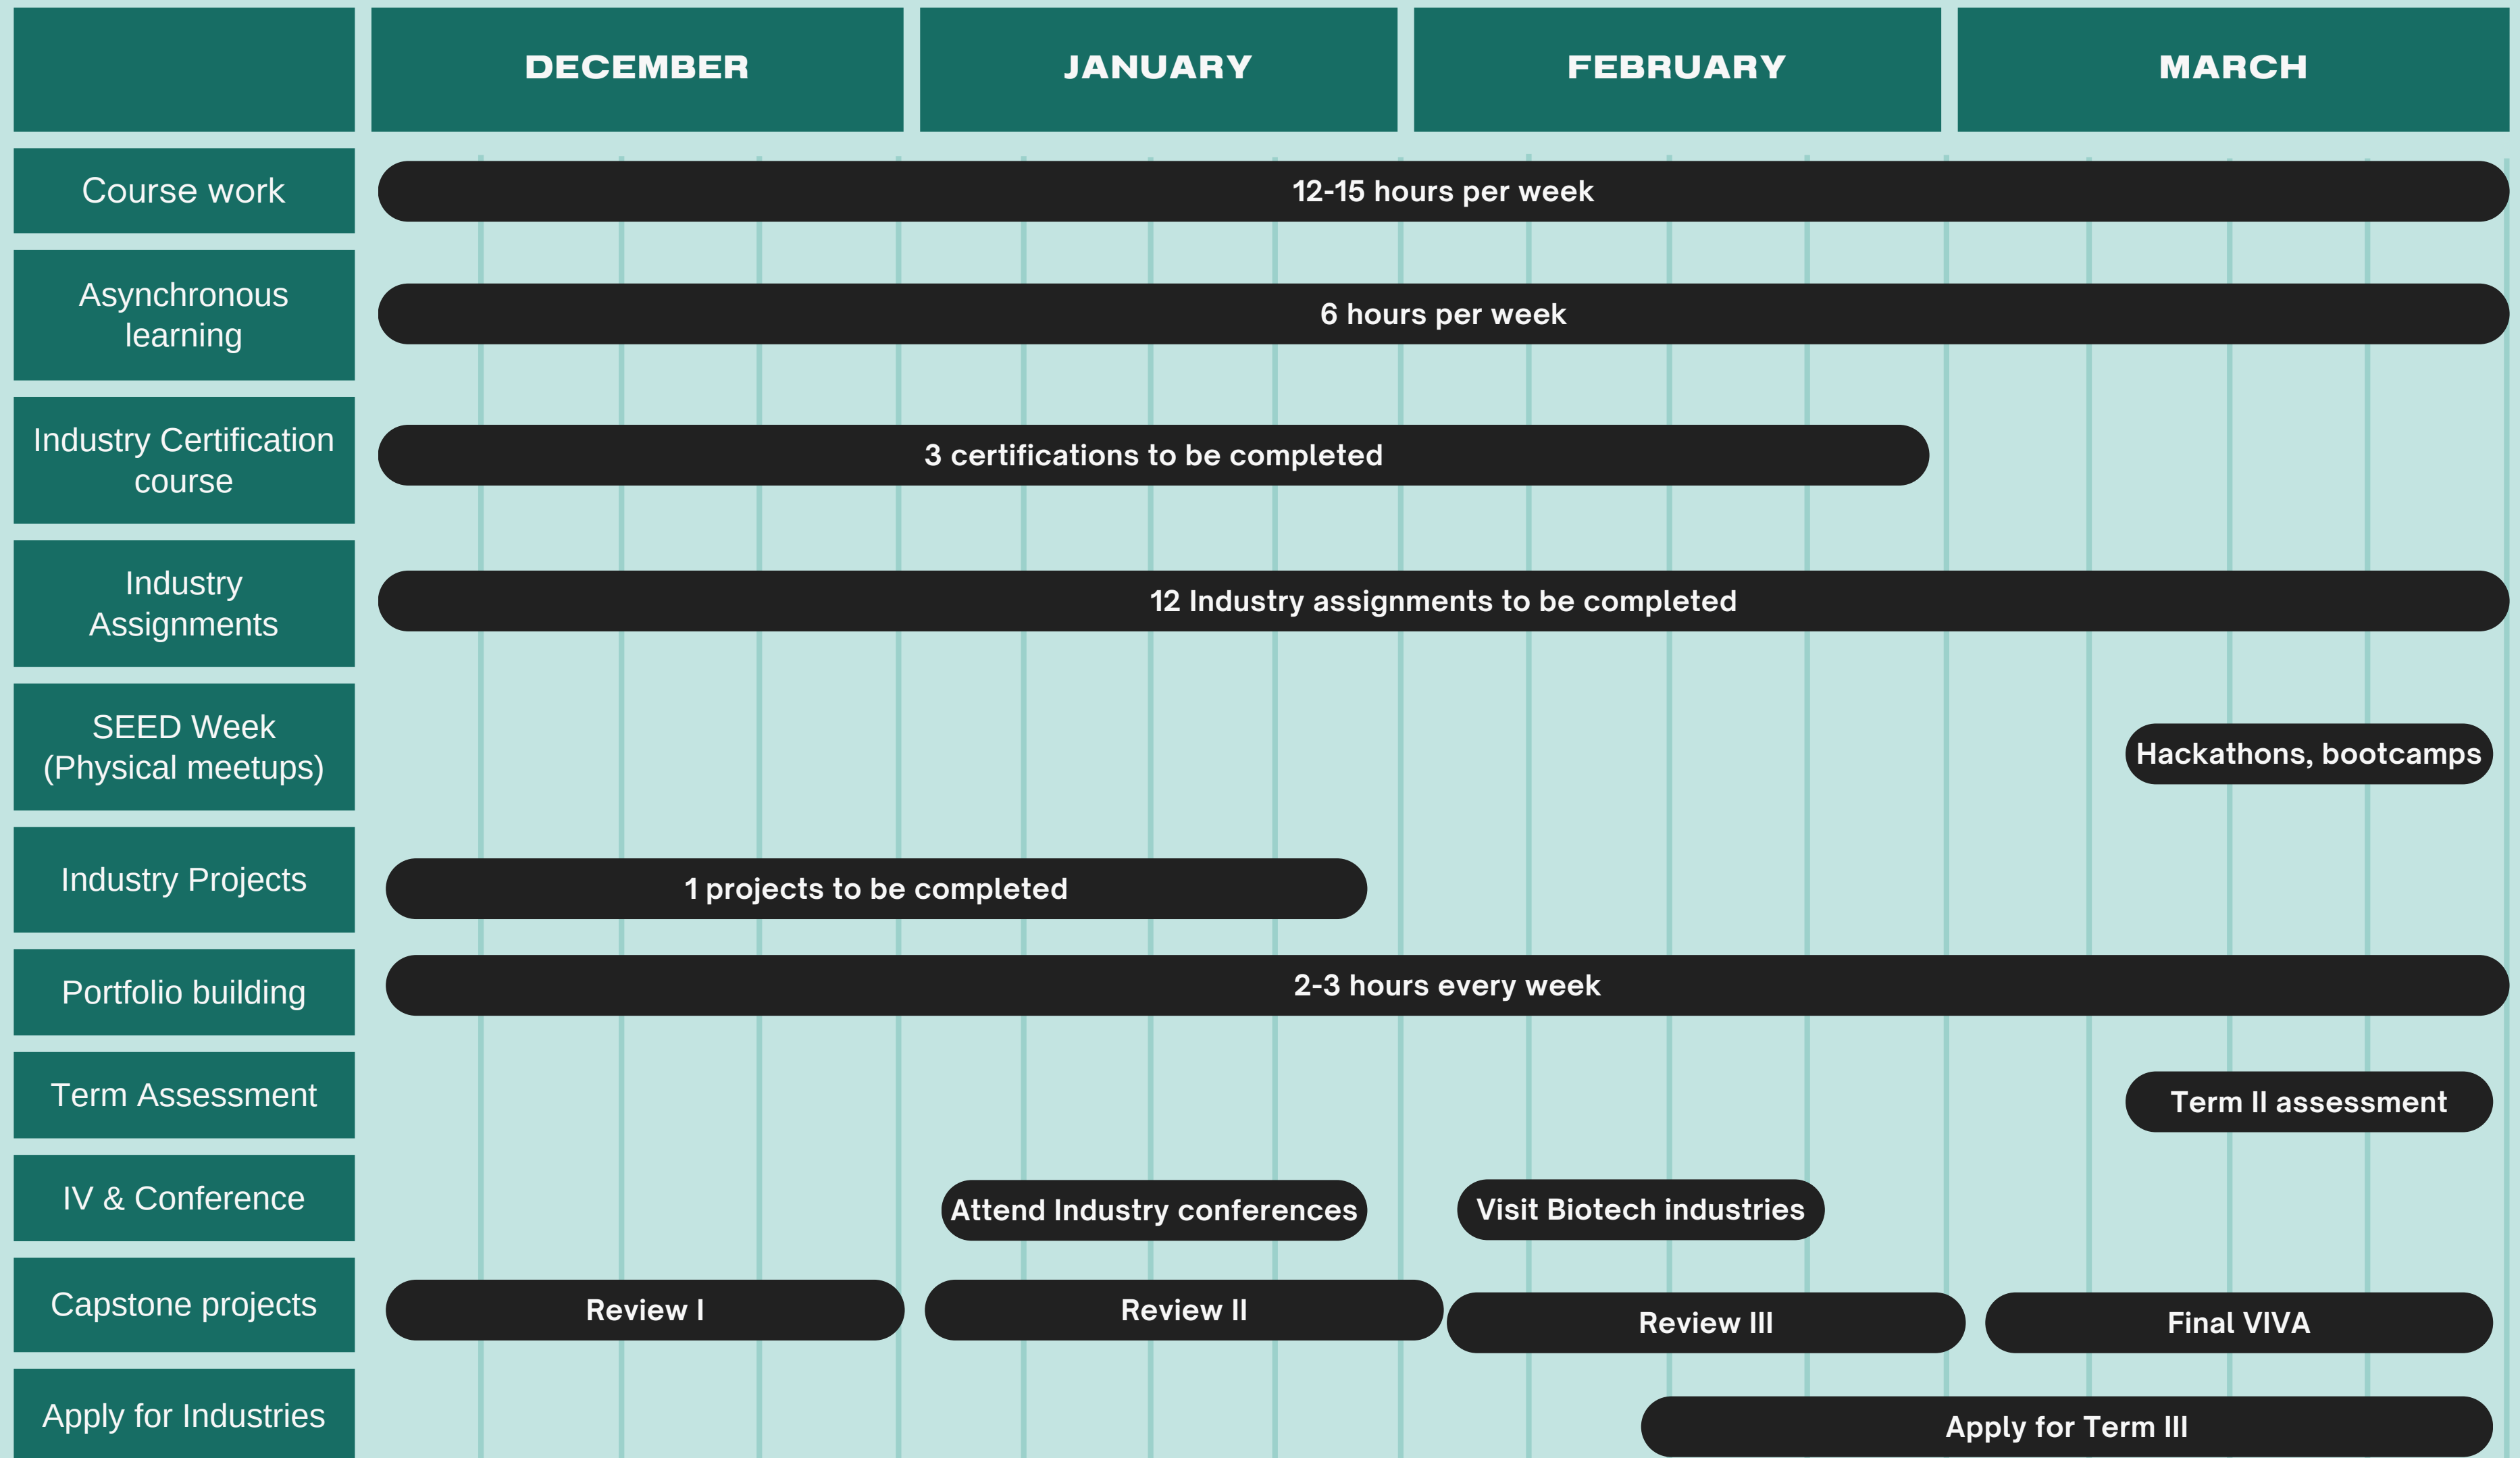

Bv^ursity

Industry PG programme in Bioinformatics

Academic Calendar 24-25

Term I

Term II

Term III