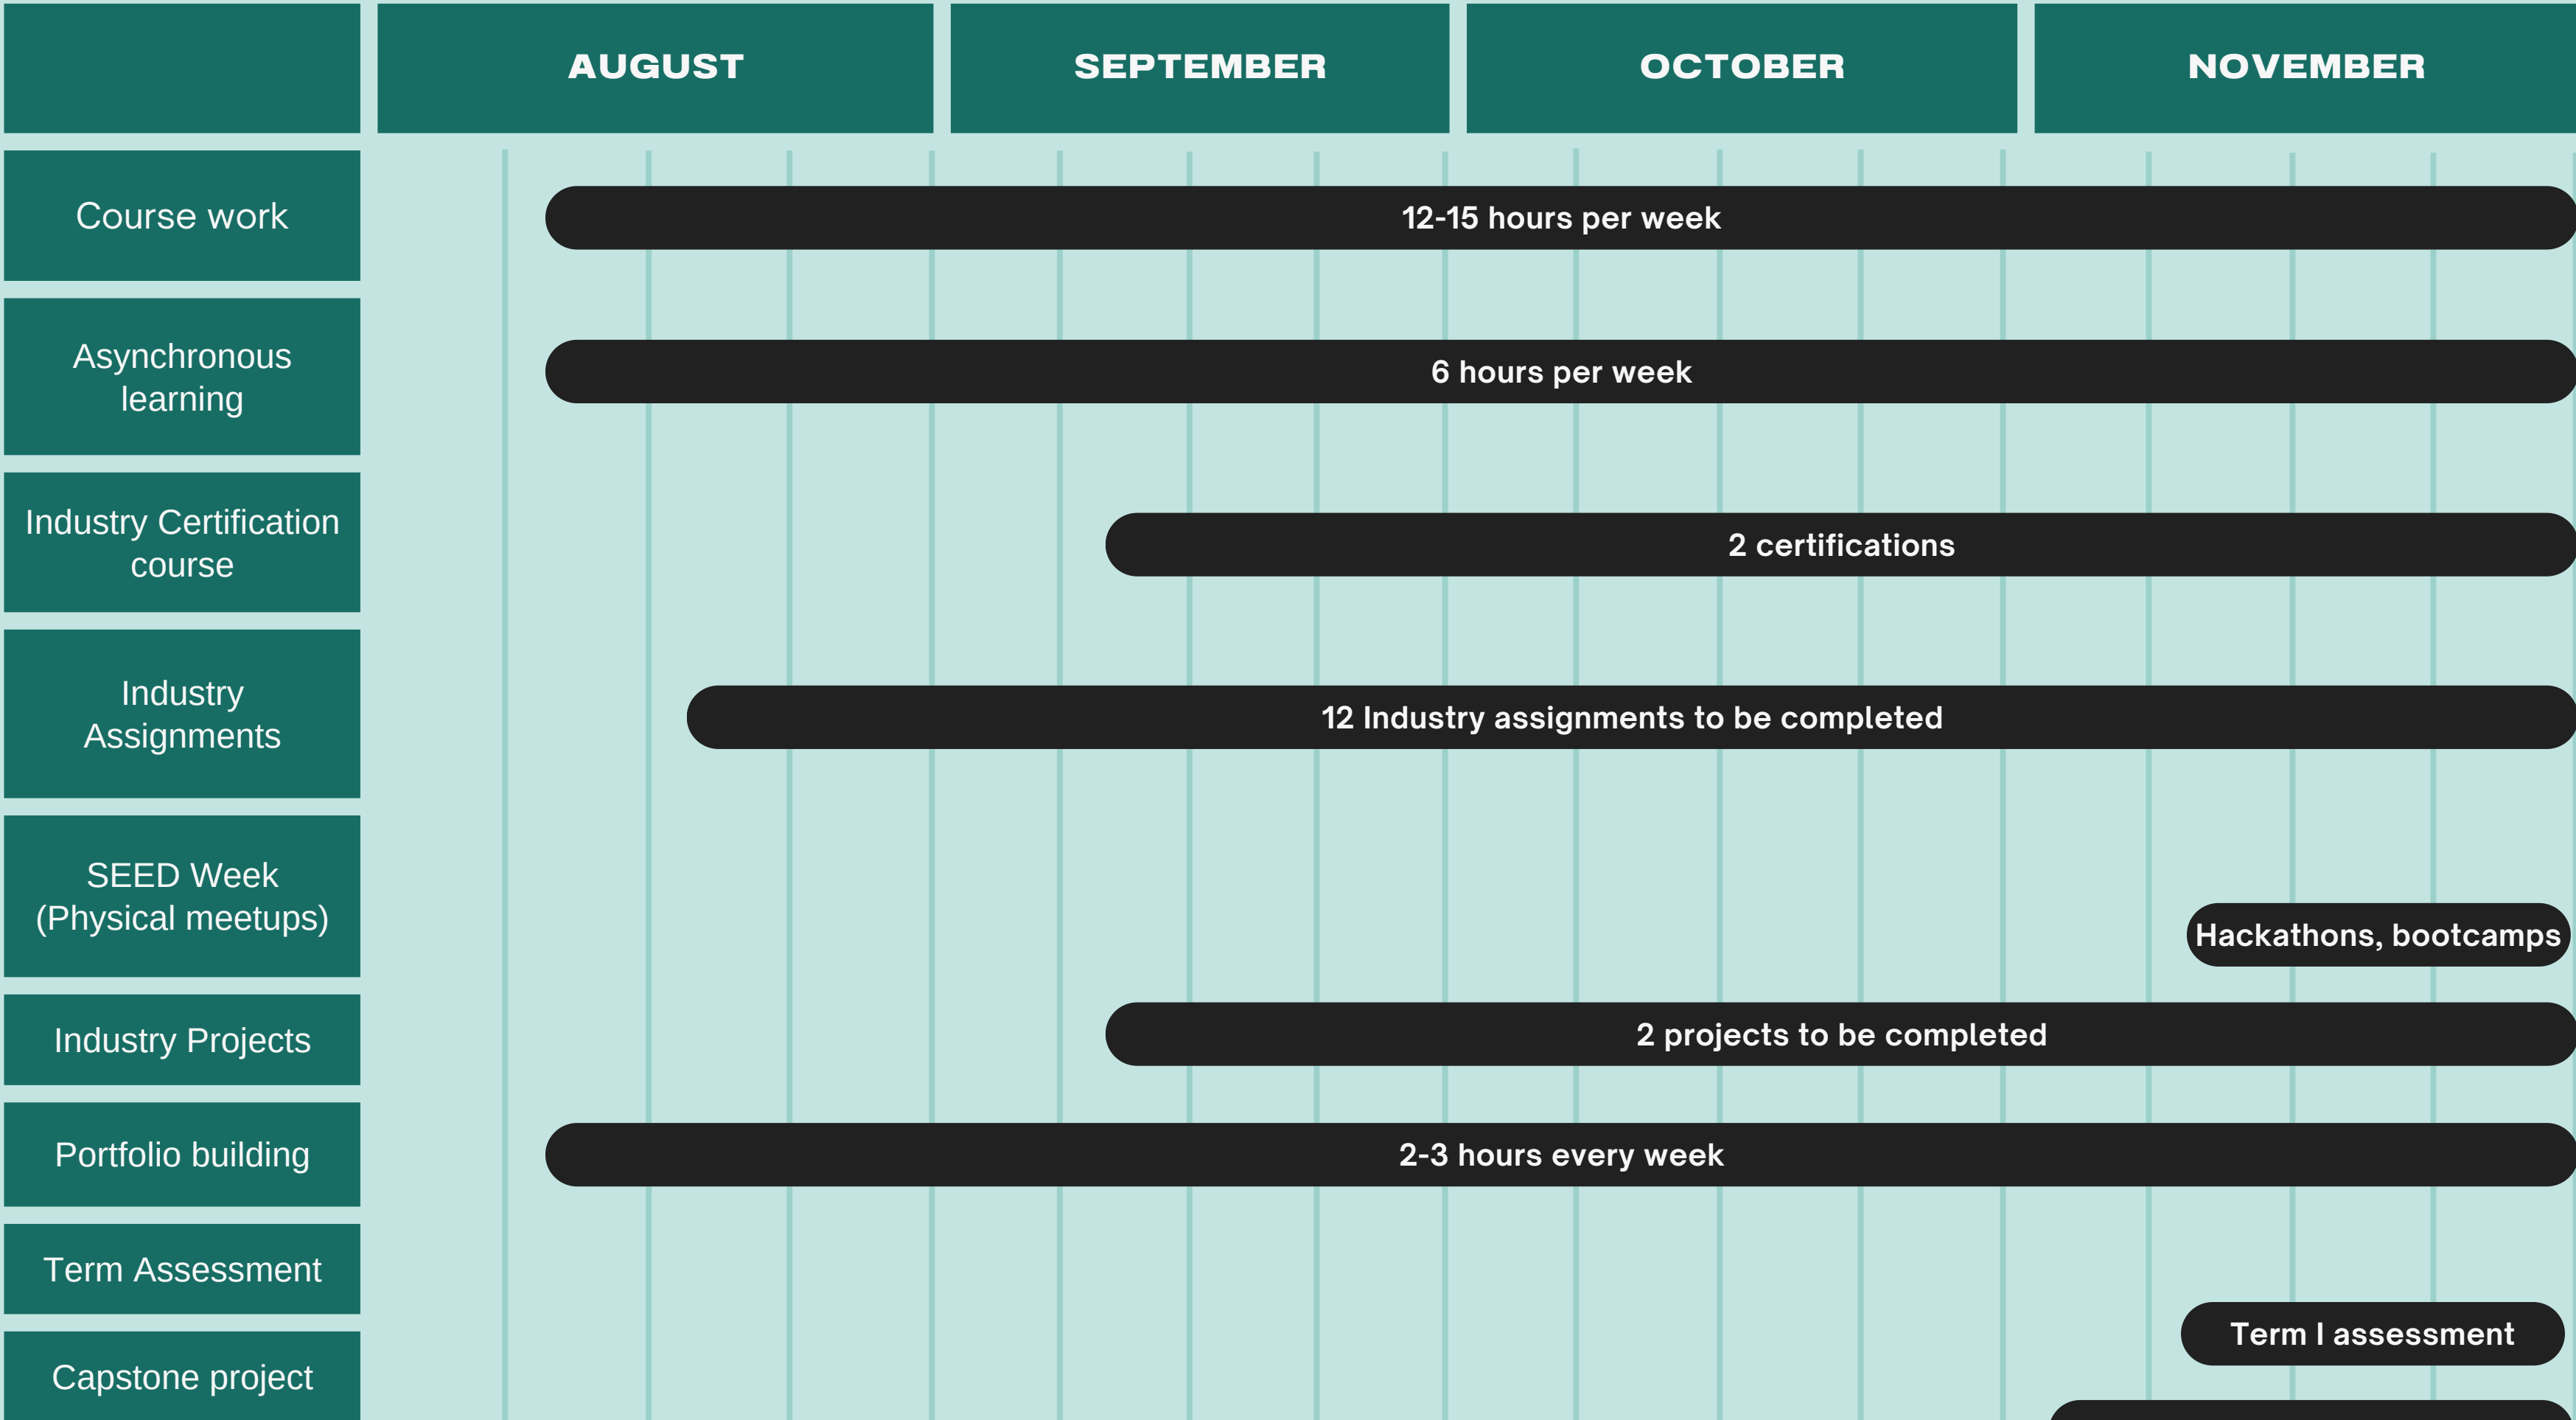

Bv^ursity

Industry PG programme in Bioinformatics

Academic Calendar 24-25

Term I

Term II

Term III